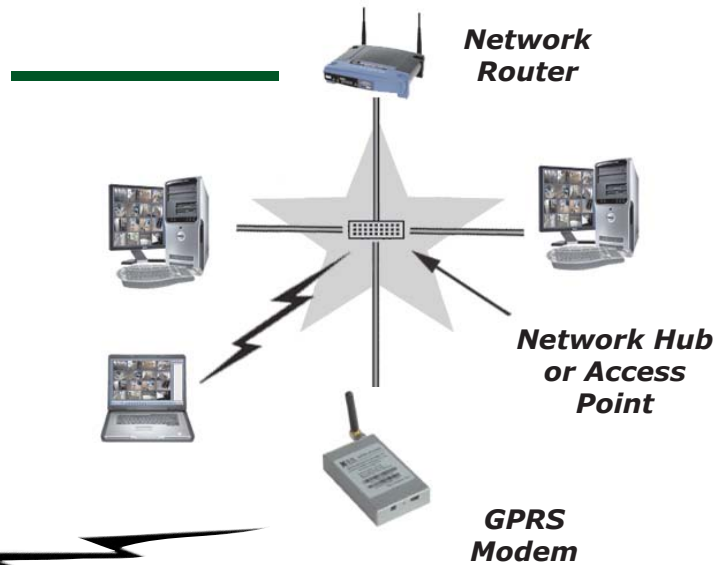

Wireless IP Addressable Parking Lot Camera (TCP/IP)

SecureMasterUSA has developed a new line of IP Addressable, parking lot cameras. The cameras are high resolution color cameras that feature Sony SuperHAD CCDs.

They come in either a fixed camera (stationary) model, or a professional, casino style, High-Speed Dome that can scan 360 degree.

The cameras are accessible by using a LAN, a WAN, or with a cell phone or Hand-Held device. They feature Remote view, Remote playback, and Remote Download through a CMS (Central Monitoring Software) program.

For more information, contact Tech@SecureMasterUSA.com

SPECIFICATIONS

Stationary Camera.....	Sony SuperHAD CCD, 5~50 Lens, Vari-Focal, 485 TVL
PTZ Camera.....	Sony SuperHAD CCD, 270x zoom, Auto-Focus, 485 TVL
IP Camera Video Outputs.....	RJ-45
IP Camera Audio Outputs.....	RCA
Resolution.....	Full D1, 30 FPS
Compression.....	H.264 hardware compression
Power.....	12 Volt DC
Format.....	NTSC, PAL
Communication Support.....	IEEE802.11b/g, GPRS, CDMA, EDGE, WIFI