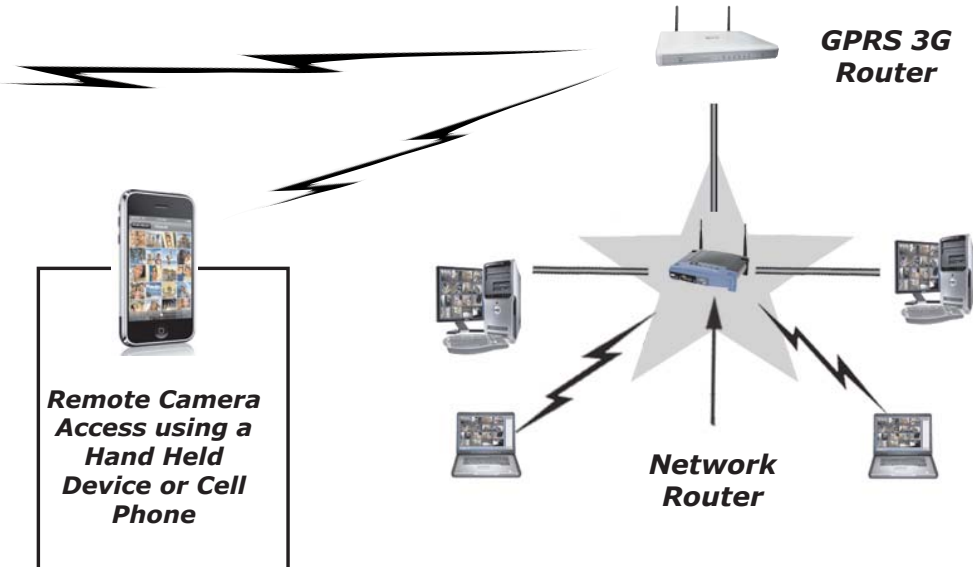

## Wireless IP Addressable Parking Lot Camera

SecureMasterUSA has developed a new line of IP Addressable, parking lot cameras. The cameras are high resolution color cameras that feature Sony SuperHAD CCDs.

They come in either a fixed camera (stationary) model, or a professional, casino style, High-Speed Dome that can scan 360 degree. The cameras are accessible by using a LAN, a WAN, or with a Hand-Held or cell phone.

Through the 3G Global Router, the IP Camera can record images to a remote location (like a Data Storage Bunker), and the images can be archived for up to 5 years.

In addition, all PCs connected to the LAN can share the Internet Connection with the camera, thereby saving a lot in Internet connection fees.

And, if more cameras exist in another location, they can be accessed by a CMS (Central Monitoring Software) program, and all cameras can be viewed on one screen.

For more information, contact [Tech@SecureMasterUSA.com](mailto:Tech@SecureMasterUSA.com)