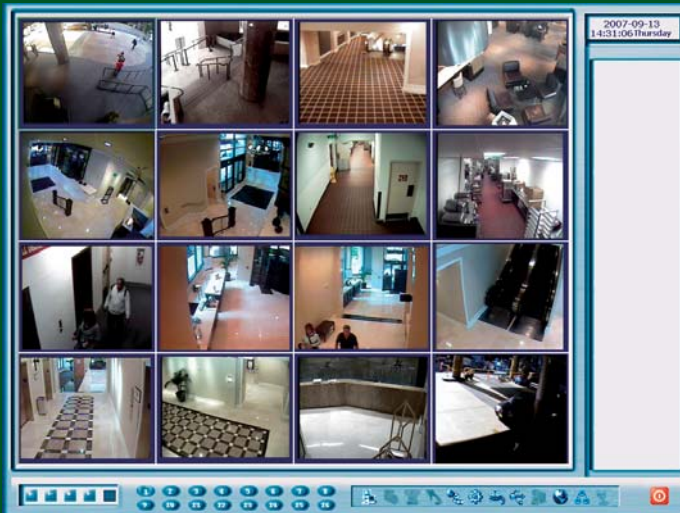

# SecureMaster Casino Quality Cameras

# Casino Quality Images

**12x Zoom Camera**

- \* Sony CCD 480TVL, 0.8 lux
- \* Integrated zoom, 5mm~60mm
- \* Auto-Iris, Auto-Focus
- \* 12 VDC, 150mA
- \* 58 x 65 x 116mm

**CZ-0012 MSRP \$260**

**12x IR LED Zoom Camera**