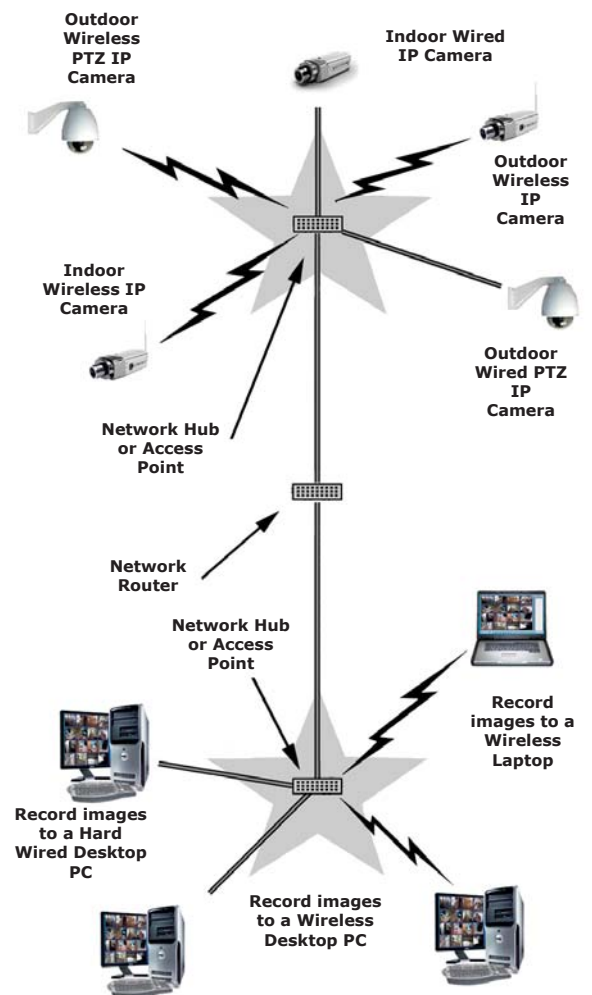

2) As security needs increase, add a hub or Access Point, plus a couple more cameras.