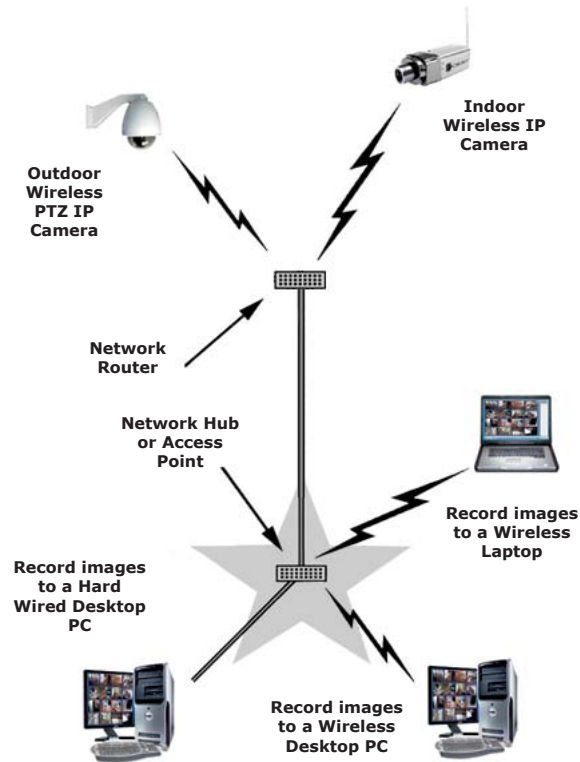

IP Addressable Encoder (Server) hub, available with one, two, or four channel BNC Inputs. Hard wired or wireless.

SV-861 - Wired
SV-861W - Wireless

IP Addressable Decoder (Receiver), available with one, four, or eight channels. RJ-45 input, BNC Output.

SV-6800 - Wired Camera
SV-6850 - Wireless

As your system gets larger, you can eventually add a "Redundant" DVR with "Loop-Through" BNC Video inputs/outputs to the network. The recommended configuration is to set your Recording PC to "Motion Detection", and the "Redundant DVR" to 24 hour recording. What this will do is allow you to look up "Motion Detected Events", then go back to the "Redundant DVR and look up the history related to those events.

SecureMasterUSA Scalable (and affordable) IP Camera System

**Start with one camera
and add up to 254 more!**

Affordable IP Camera Systems

1) Start your system with one or two Cameras.

It's easy and inexpensive to start an IP Camera System. All you need is one IP camera which can be connected to an existing Network Router. The camera comes with a software package that will allow you to add up to 254 more cameras.